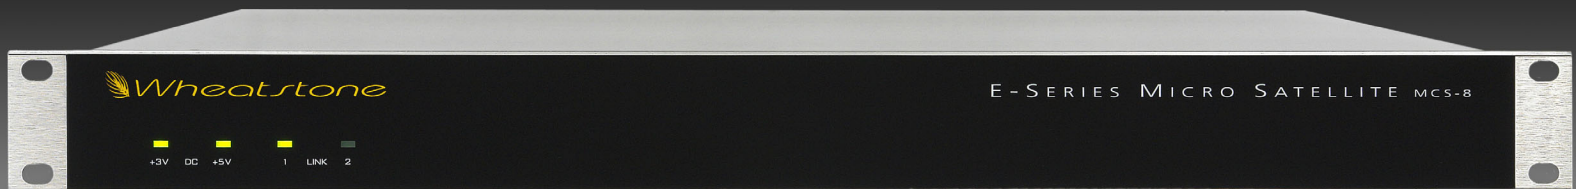

# WHEATSTONE MCS-8 MICROSAT SATELLITE CAGE

*NEW SINGLE RACKMOUNT UNIT EXPANDS THE WHEATSTONE  
DIGITAL AUDIO NETWORK PRODUCT LINE*

*ACCEPTS LOCAL HARDWIRED ANALOG OR DIGITAL INPUT SIGNALS*

*OUTPUTS SIGNALS IN BOTH ANALOG AND DIGITAL*

*HAS SIX BI-DIRECTIONAL LOGIC PORTS FOR MACHINE CONTROL  
OR THIRD PARTY INTERFACE*

*HANDLES UP TO TWO 4 STEREO INPUT CARDS (16 SIGNALS)*

*HANDLES UP TO TWO 4 STEREO OUTPUT CARDS (16 SIGNALS)*

*SINGLE CAT-5 CABLE CONNECTS TO WHEATSTONE DIGITAL  
AUDIO AND CONTROL NETWORK*